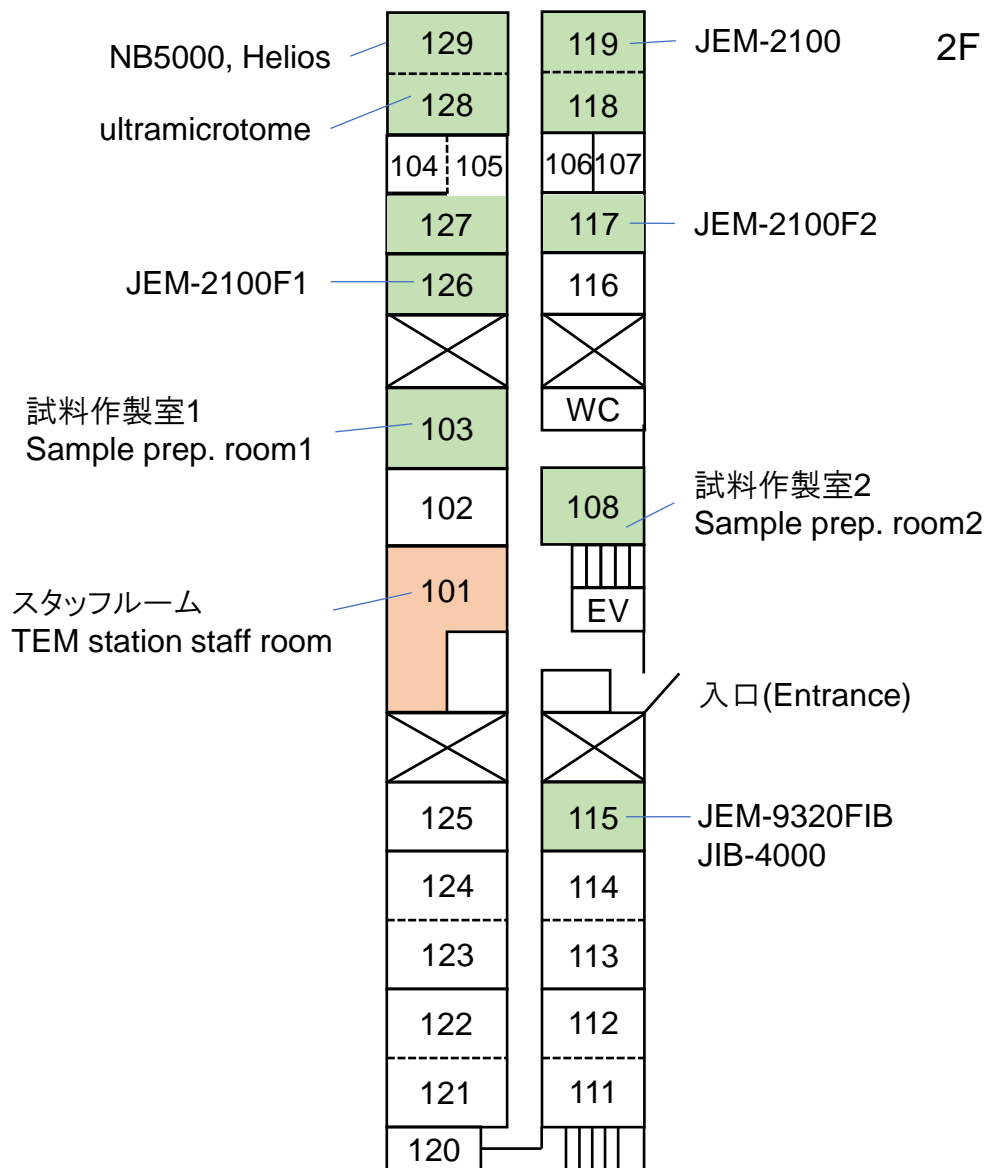

精密計測実験棟
(Physical Analysis Laboratories)

1F

2F