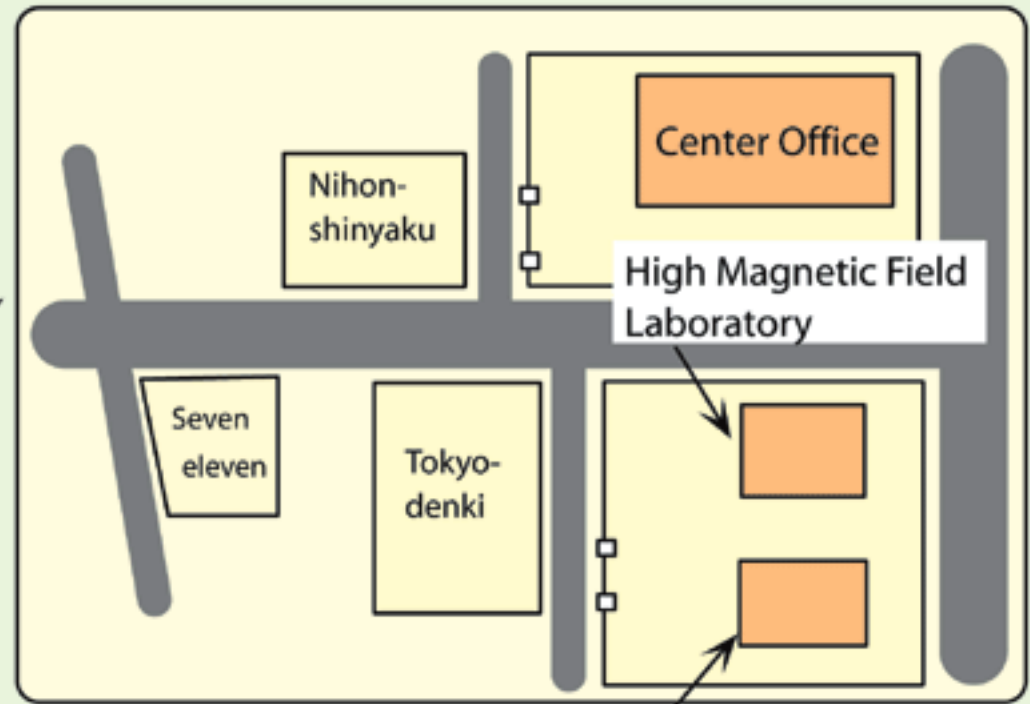

# National Institute for Materials Science Sakura Site

3-13 Sakura, Tsukuba-shi, Ibaraki, Japan 305-0003

TEL: +81-29-863-5570

FAX: +81-29-863-5571

To Mt.Tsukuba

Shibazaki kosaten

Seven eleven

Unagi-Matsunoya